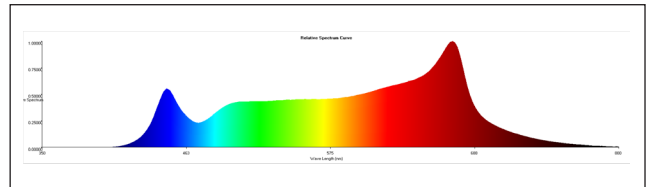

FullSpec Sunlight

Product	Beam	Description	Spectrum	Mounting	Power	Plugs
TG-600	FL	Flood	Ideal	BR	AC	N5
			Full			PT