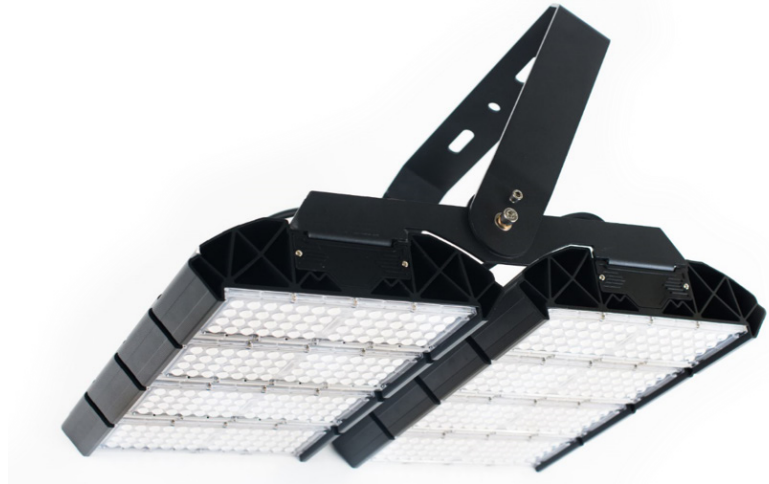

TG-600 Series

Spectrum	F, I
Efficacy	1.8 $\mu\text{mol}/\text{J}$
PPF	720 $\mu\text{mol}/\text{s}$
Input Power	400W
Input Voltage	100-277V
Dimensions	21 in X 16 in X 6in
Weight	25 lbs
Mounting Height	30 inches
Thermal Management	Passive
Dimming	0-10V
Operating Temperature	-20°C to 45°C
IP Rating	IP 67
Power Factor	0.95
Supply Frequency	50/60 Hz

IdealPeak Growing

FullSpec Sunlight

Product	Beam	Description	Spectrum	Mounting	Power	Plugs
TG-600	FL	Flood	Ideal	BR	AC	N5
			Full			PT