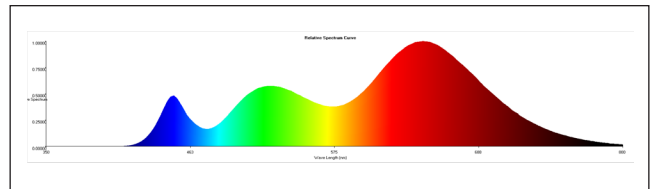

IdealPeak Growing